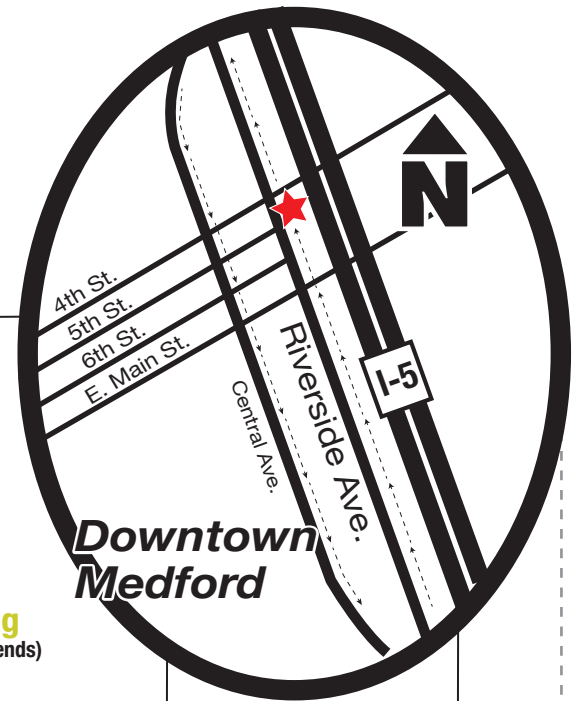

**INN  
AT THE  
COMMONS**

200 N. Riverside Ave.  
Medford, OR 97501  
541-779-5811  
InnAtTheCommons.com

4th St.

Guestroom  
Parking

Pool

ENTER

**Downtown  
Medford**

**2 Hour Parking**  
(free after 5p.m. and weekends)

ENTER

**Event  
Parking**

(Petite Ballroom)

Entrance

Larks Restaurant & Lounge - Ground Level

Petite Ballroom -Lower Level  
[Cascade-Jackson-Douglas Fir Rooms]

Lobby

Entrance

ENTER

ENTER

N. Riverside Avenue [← one way traffic →]

ENTER

4th St.

5th St.

6th St.

E. Main St.