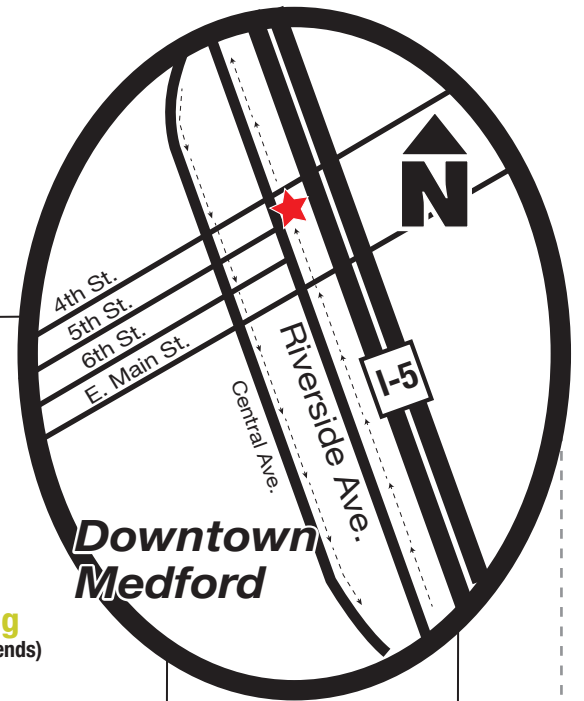

Entrance

Larks Restaurant & Lounge - Ground Level

Petite Ballroom -Lower Level
[Cascade-Jackson-Douglas Fir Rooms]

Lobby

Entrance

Grand Ballroom - Ground Level
(Siskiyou-Rogue-Crater Rooms)

WESO
Showcase

Hotel Admin. Offices

Larks Parking

Vendor
Entrance

Entrance

E. Main St.

Downtown
Medford

2 Hour Parking
(free after 5p.m. and weekends)

ENTER

Larks Parking

ENTER

ENTER

N. Riverside Avenue [← one way traffic →]

ENTER

4th St.

5th St.

6th St.

E. Main St.